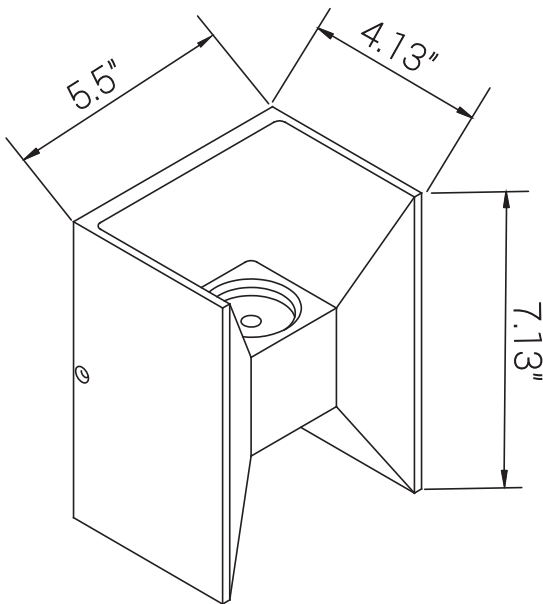

81307-SU

LFX/CUBE/6W/30K/BL/UD

81307-SU LED Outdoor Wallwasher Fixture, Up and Down Light, 6 Watts (40W Equivalent), 120 Volts, Dimmable, 300 Lumens, Matte Black Finish with Clear Glass Lens, ETL Listed, 30K - Warm White

Project: _____
Type: _____
Catalog #: _____
Date: _____
Comments: _____

Technical Specifications

Photometrics

Lumen	300
Emitted Color	Warm White
Color Temp	3000K
Color Rendering Index (CRI)	90+
Beam Spread	
Lifespan	50000