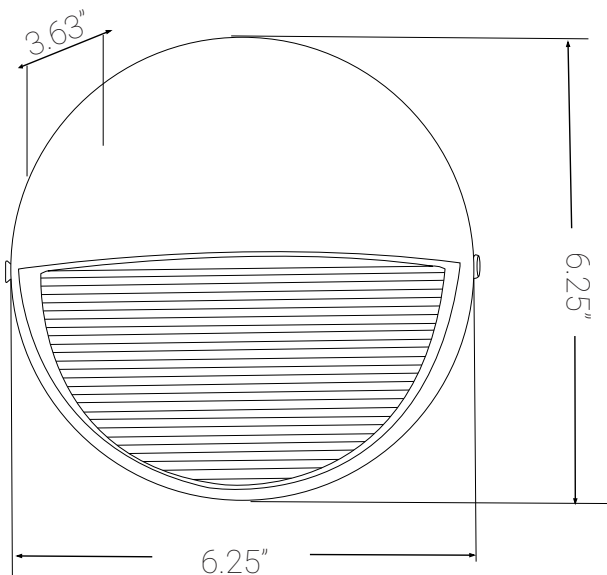

# 81309-SU

LFX/BOF/12W/30K/BK

81309-SU LED Outdoor Decorative Downlight Fixture, 12 Watts, 120 Volts, Dimmable, 600 Lumens, 50,000 Hour Life Span, Weatherproof Aluminum, Textured Black Finish, ETL Listed 30K - Warm White