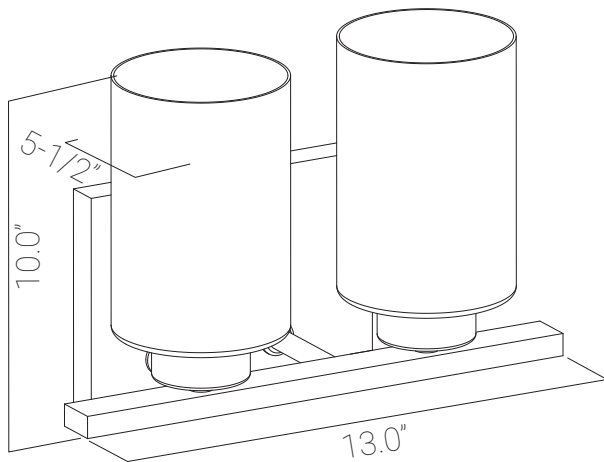

81320-SU

sunlite

FIX/VF/2LT/E26/BN/FR

FIX/VF/2LT/E26/BN/FR CYLINDER GLASS VANITY FIX SUN

Project: _____
Type: _____
Catalog #: _____
Date: _____
Comments: _____

Technical Specifications

Photometrics

Max Wattage	60
Base	E26
Volts	120
Number Of Lights	2
Bulb Included	FALSE
Application	Residential

Ratings / Certifications

Safety Certification	ETL - Damp Location
Use Location	Indoor
Fixture Technology	Incandescent
Warranty	2 Years

Construction

Fixture Material	Metal
Fixture Finish	Brushed Nickel
Lens Material	Glass
Lens Finish	White
Shape	Rectangular
Mounting	Wall