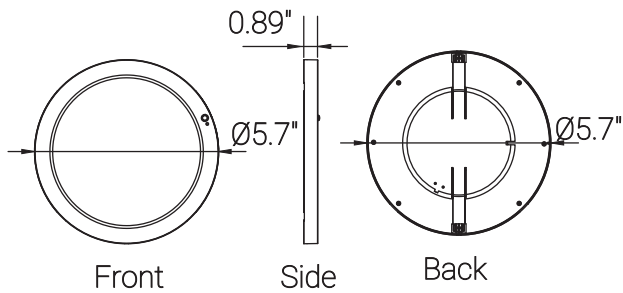

# 81325-SU

LFX/MP/5R/12W/MS/SCT

5-Inch Round Mini Panel Motion Sensor Light Fixture, 12 Watts, 700 Lumens, Color Selectable 27K/30K/35K/40K/50K, 90 CRI, Dimmable, ETL Listed, Energy Star, Title-24 Compliant