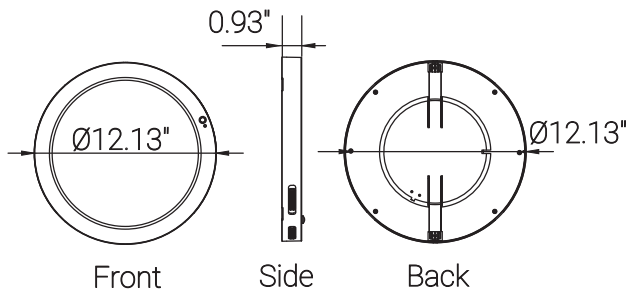

81329-SU

LFX/MP/12R/18W/MS/SCT

12-Inch Round Mini Panel Motion Sensor Light Fixture, 18 Watts, 1400 Lumens, Color Selectable 27K/30K/35K/40K/50K, 90 CRI, Dimmable, ETL Listed, Energy Star, Title-24 Compliant

Project: _____
Type: _____
Catalog #: _____
Date: _____
Comments: _____

Technical Specifications

Photometrics

Lumen	1400
Emitted Color	CCT Selectable
Color Temp	27K/30K/35K/40K/50K
Color Rendering Index (CRI)	90
Beam Angle	
Lifespan	50000