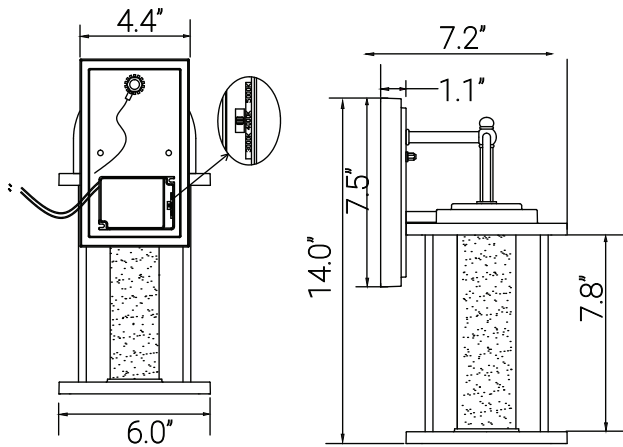

81330-SU

LFX/WS/CL/10W/CRI90/3SCT/BK

LED Coach Light Wall Sconce Light Fixture, Clear Seedy Glass, 10 Watts, 480 Lumens, Color Selectable 30K/40K/50K, 90 CRI, ETL Listed, For Patios, Garage & Entryway Use

Project: _____
Type: _____
Catalog #: _____
Date: _____
Comments: _____

Technical Specifications

Photometrics

Lumen	480
Emitted Color	CCT Selectable
Color Temp	30K/40K/50K
Color Rendering Index (CRI)	90+
Beam Spread	
Lifespan	30000