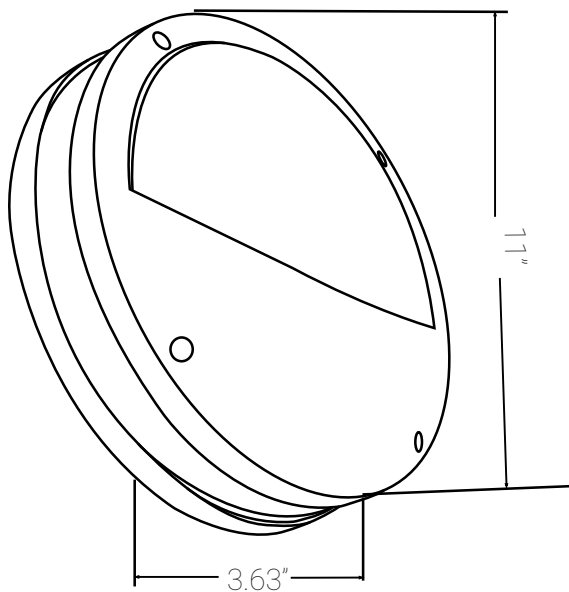

# 81384-SU

LFX/BH/20W/3SCT/BK

11-Inch LED Outdoor Wall & Bulkhead Round Light Fixture, 20 Watts (70W Equivalent), 1000 Lumens, Dimmable, 50,000 Hour Life Span, Color Selectable 30K/40K/50K, Black Finish, ETL Listed