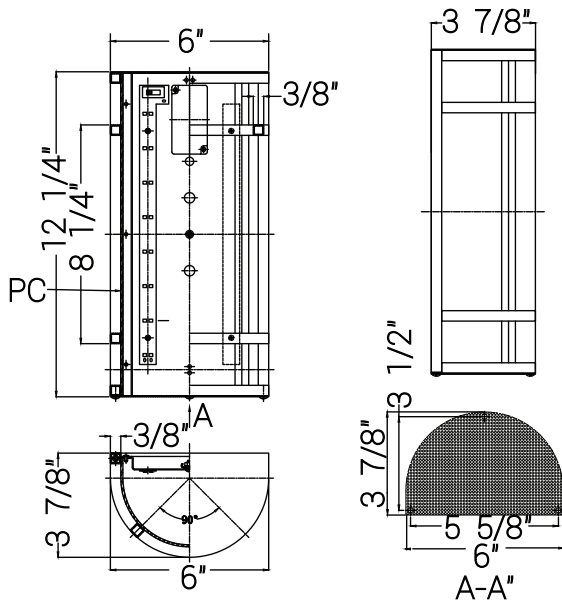

81434-SU

LFX/AQ/WS/12"/15W/SCT/BK/ACRY

12" LED Outdoor Mission Style Light Fixture, Half Cylinder Wall Sconce, Selectable 3 CCT 3000K-5000K, 15 Watts, 800 Lumens, Non-Dimmable, Black Frame, For Porches, Garage & Entryways

Project: _____
 Type: _____
 Catalog #: _____
 Date: _____
 Comments: _____

Technical Specifications

Photometrics

Lumen	800
Emitted Color	CCT Selectable
Color Temp	30K/40K/50K
Color Rendering Index (CRI)	80+
Beam Spread	
Lifespan	50000