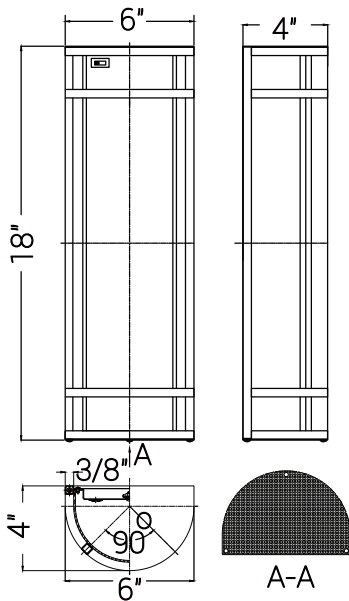

# 81435-SU

LFX/AQ/WS/18"/20W/SCT/BK/ACRY

Otdr Aq Wall Sconce

Project: \_\_\_\_\_  
Type: \_\_\_\_\_  
Catalog #: \_\_\_\_\_  
Date: \_\_\_\_\_  
Comments: \_\_\_\_\_