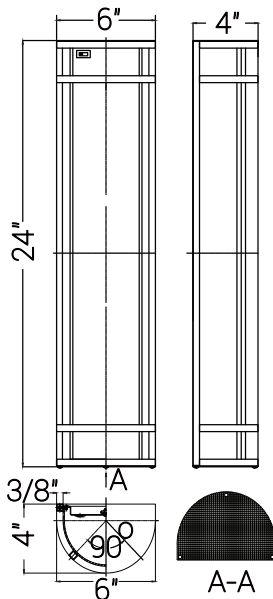

# 81436-SU

LFX/AQ/WS/24"/23W/SCT/BK/ACRY

Otdr Aq Wall Sconce

Project: \_\_\_\_\_  
Type: \_\_\_\_\_  
Catalog #: \_\_\_\_\_  
Date: \_\_\_\_\_  
Comments: \_\_\_\_\_