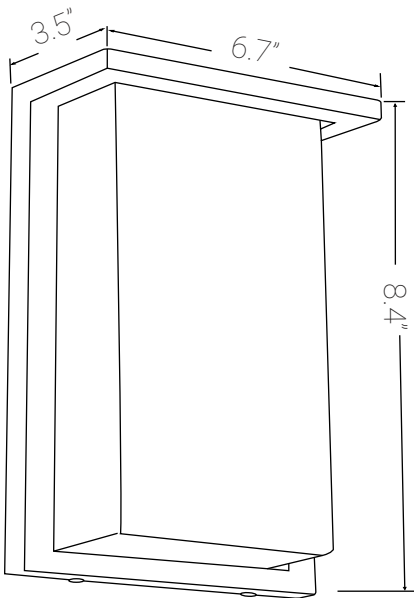

# 81480-SU

LFX/CONT/WS/8"/12W/SCT/SL/ACRY

Otdr Wall Sconce

Project: \_\_\_\_\_  
Type: \_\_\_\_\_  
Catalog #: \_\_\_\_\_  
Date: \_\_\_\_\_  
Comments: \_\_\_\_\_