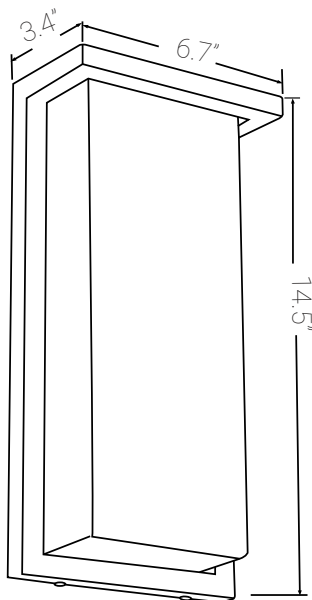

81481-SU

LFX/CONT/WS/14"/20W/SCT/ORB/ACRY

14" Modern LED Wall Sconce Light, Outdoor Fixture, Adjustable 3 CCT 3000K-5000K, 20 Watts, 1100 Lumens, Opal Shade, Oil Rubbed Bronze, Indoor for Bathroom, Garage, Hallways & Entryways