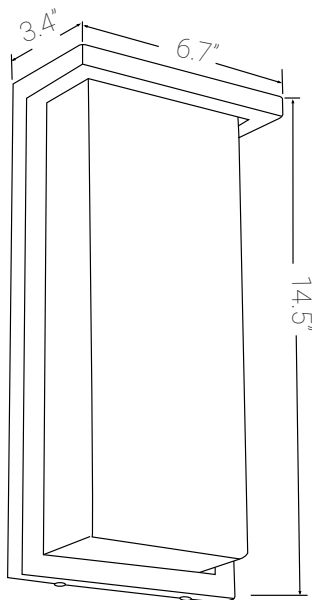

81482-SU

LFX/CONT/WS/14"/20W/SCT/SL/ACRY

14" Modern LED Wall Sconce Light, Outdoor Fixture, Adjustable 3 CCT 3000K-5000K, 20 Watts, 1100 Lumens, Opal Shade, Silver Finish, Indoor for Bathroom, Garage, Hallways & Entryways