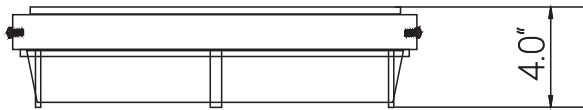

# 82001-SU

LFX/DFM/SCT/13"/20W/BN

Decorative Flush Mount Fixture

Project: \_\_\_\_\_  
Type: \_\_\_\_\_  
Catalog #: \_\_\_\_\_  
Date: \_\_\_\_\_  
Comments: \_\_\_\_\_