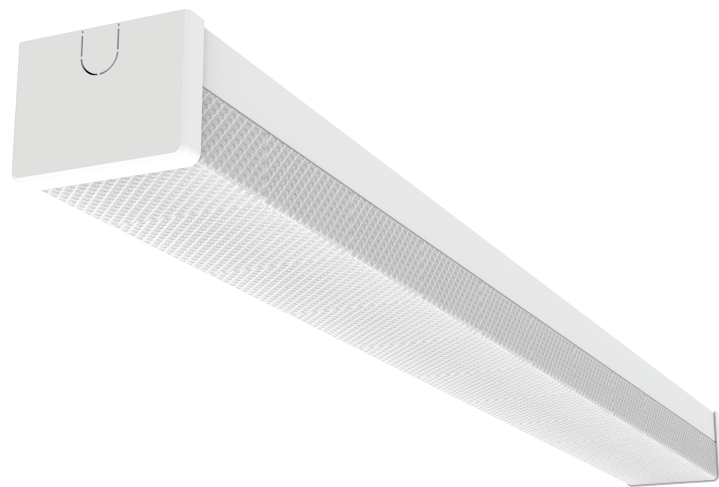

Field Adjustable Wrap Light Fixture

Power and CCT Selectable Wrap Light

Sunlite's Field Adjustable Wrap Light offers three lumen output and white color options. Adjustments made via sliding switches located on the fixture housing.

Features

- Field adjustable Wattage and CCT on all models
- Multiple mounting options
- Battery backup and/or bi-level motion sensor options
- 0-10V dimmable 10-100%
- Suitable for Stairwells, Schools, Parking Garages, Hospitals