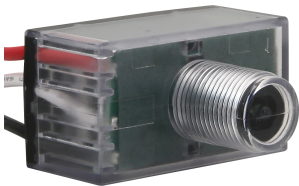

Included Hardware

Wall Anchor x2

Anchor Screw x2

32mm Machine Screw x2

P3 Wire Nut x5

Additional Accessories (sold separately)

Bi-level Motion Sensor

Catalog #: SF/BLS/LN/12V

Remote for Motion Sensor

Catalog #: SF/BLS/LN/RMT

4W Emergency Backup Driver

Catalog #: SF/EM/LN/4W

8W Emergency Backup Driver

Catalog #: SF/EM/LN/8W

1W Photocell

Catalog #: SF/PC/LN/1W