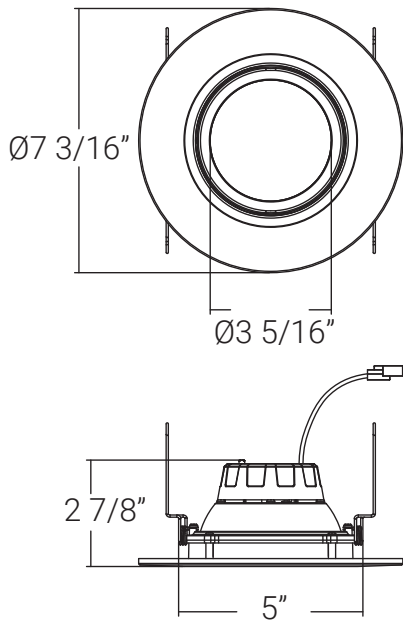

82084-SU

sunlite

LFX/GDL/5/6R/11W/SCT

LED 5/6" Round Retrofit Gimbal Downlight 11W 90CRI Dimmable Energy Star 27K/30K/35K/40K/50K

Project: _____
Type: _____
Catalog #: _____
Date: _____
Comments: _____

Technical Specifications