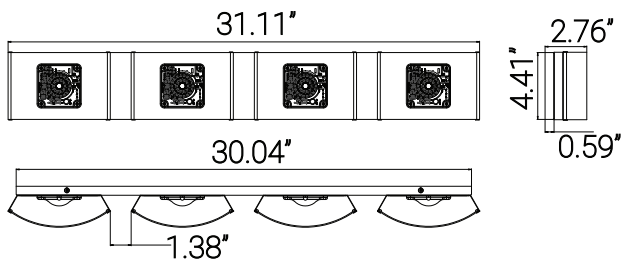

82114-SU

LFX/VF/4L/40W/90CRI/3SCT/BN

LED Decorative Vanity Light Fixture, 40 Watts, 2600 Lumens, Color Selectable 30K/40K/50K, 4 Lights, Dimmable, 90 CRI, ETL Listed, Brushed Nickel, For Bathroom, Powder Rooms, and Hotels

Project: _____
Type: _____
Catalog #: _____
Date: _____
Comments: _____

Technical Specifications

Photometrics

Lumen	2600
Emitted Color	CCT Selectable
Color Temp	30K/40K/50K
Color Rendering Index (CRI)	90+
Beam Spread	120°
Lifespan	50000