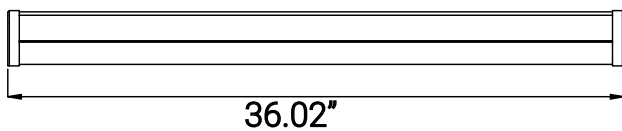

# 82120-SU

SF/WR4/LN/36/MW/93S/MV/WH/BLS

SF/WR4/LN/36/MW/93S/MV/WH/BLS 36" Linear Fixture, Selectable CCT and Wattage with Bi-Level Sensor

Project: \_\_\_\_\_  
Type: \_\_\_\_\_  
Catalog #: \_\_\_\_\_  
Date: \_\_\_\_\_  
Comments: \_\_\_\_\_