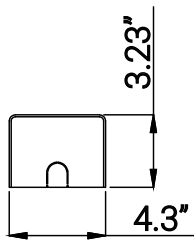

# 82120-SU

SF/WR4/LN/36/MW/93S/MV/WH/BLS

SF/WR4/LN/36/MW/93S/MV/WH/BLS 36" Linear Fixture, Selectable CCT and Wattage with Bi-Level Sensor

Project: \_\_\_\_\_  
Type: \_\_\_\_\_  
Catalog #: \_\_\_\_\_  
Date: \_\_\_\_\_  
Comments: \_\_\_\_\_