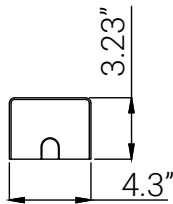

82123-SU

sunlite

SF/WR4/LN/48/MW/93S/MV/WH

SF/WR4/LN/48/MW/93S/MV/WH 48" Linear Fixture, Selectable CCT and Wattage

Project: _____
Type: _____
Catalog #: _____
Date: _____
Comments: _____

Technical Specifications