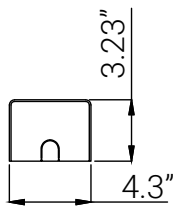

# 82124-SU

**sunlite**

SF/WR4/LN/48/MW/93S/MV/WH/BLS

SF/WR4/LN/48/MW/93S/MV/WH/BLS 48" Linear Fixture,  
Selectable CCT and Wattage with Bi-Level Sensor

Project: \_\_\_\_\_  
Type: \_\_\_\_\_  
Catalog #: \_\_\_\_\_  
Date: \_\_\_\_\_  
Comments: \_\_\_\_\_