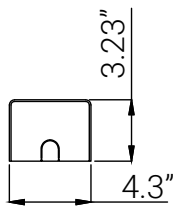

82126-SU

sunlite

SF/WR4/LN/48/MW/93S/MV/WH/BLS/EM

SF/WR4/LN/48/MW/93S/MV/WH/BLS/EM 48" Linear Fixture, Selectable CCT and Wattage with BLS/EM

Project: _____
Type: _____
Catalog #: _____
Date: _____
Comments: _____

Technical Specifications

Photometrics

Lumen	2300/3220/4140
Emitted Color	CCT Selectable
Color Temp	30K/40K/50K
Color Rendering Index (CRI)	90
Beam Spread	130x110
Lifespan	50000

Electrical

Watt	20/28/36
Input Voltage	120-277
Power Factor	0.9
Dimmable	0-10V Low Voltage