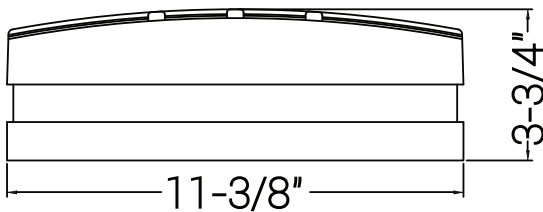

# 85103-SU

LFX/BH/12W/SCT/BK

11-Inch LED Bulkhead Outdoor Wall Sconce Light Fixture, 12 Watts (40W=), 650 Lumens, Color Selectable 30K/40K/50K, ETL Listed, Black, for Walls, Decks, Docks & Bulkhead Use

Project: \_\_\_\_\_  
Type: \_\_\_\_\_  
Catalog #: \_\_\_\_\_  
Date: \_\_\_\_\_  
Comments: \_\_\_\_\_