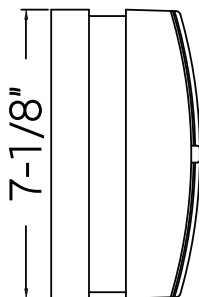

# 85103-SU

LFX/BH/12W/SCT/BK

11-Inch LED Bulkhead Outdoor Wall Sconce Light Fixture, 12 Watts (40W=), 650 Lumens, Color Selectable 30K/40K/50K, ETL Listed, Black, for Walls, Decks, Docks & Bulkhead Use

Project: \_\_\_\_\_  
Type: \_\_\_\_\_  
Catalog #: \_\_\_\_\_  
Date: \_\_\_\_\_  
Comments: \_\_\_\_\_