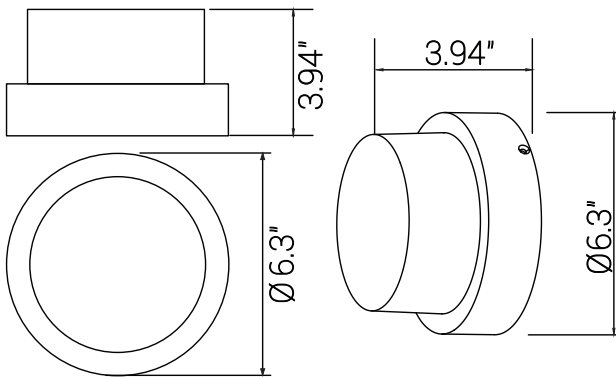

85104-SU

LFX/WS/R/12W/SCT/BK

LED Round Modern Outdoor Light Fixture, 12 Watts, 850 Lumens, Color Selectable 30K/40K/50K, 90 CRI, ETL Listed, Black, for Entryway, Garage and Porches

Project: _____
Type: _____
Catalog #: _____
Date: _____
Comments: _____

Technical Specifications

Photometrics

Lumen	850
Emitted Color	CCT Selectable
Color Temp	30K/40K/50K
Color Rendering Index (CRI)	90+
Beam Spread	120°
Lifespan	50000

Electrical

Watt	12
Input Voltage	120
Power Factor	0.9
Dimmable	Not Dimmable

Ratings / Certifications

Safety Certification	ETL Listed - Wet Location
Operating Temperature	-4°F - 122°F
Warranty	5 Years

Construction

Fixture Material	Aluminum & Steel
Fixture Finish	Black
Lens Material	Acrylic
Lens Finish	Clear & White
Shape	Round
Mounting	Wall
Usage	Outdoor