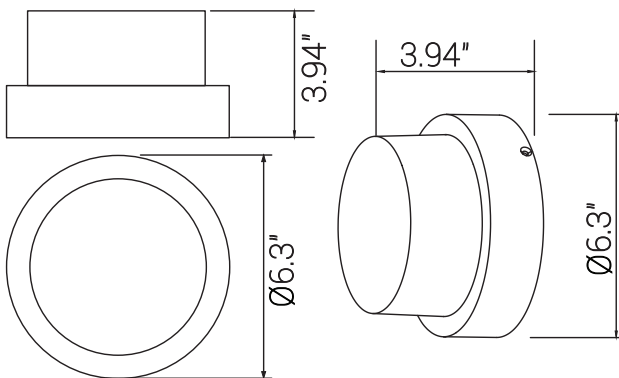

85105-SU

LFX/WS/R/12W/SCT/WH

LED Round Modern Outdoor Light Fixture, 12 Watts, 850 Lumens, Color Selectable 30K/40K/50K, 90 CRI, ETL Listed, White, for Entryway, Garage and Porches

Project: _____
Type: _____
Catalog #: _____
Date: _____
Comments: _____

Technical Specifications

Photometrics

Lumen	850
Emitted Color	CCT Selectable
Color Temp	30K/40K/50K
Color Rendering Index (CRI)	90+
Beam Spread	120°
Lifespan	50000

Electrical

Watt	12
Input Voltage	120
Power Factor	0.9
Dimmable	Not Dimmable

Ratings / Certifications

Safety Certification	ETL Listed - Wet Location
Operating Temperature	-4°F - 122°F
Warranty	5 Years

Construction

Fixture Material	Aluminum & Steel
Fixture Finish	Black
Lens Material	Acrylic
Lens Finish	Clear & White
Shape	Round
Mounting	Wall
Usage	Outdoor