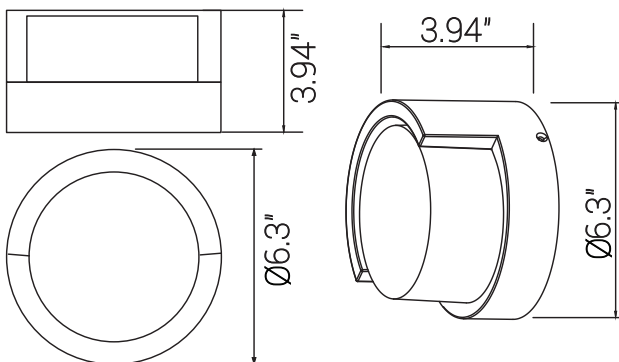

85106-SU

LFX/WS/RC/12W/SCT/BK

LED Round Modern Outdoor Light Fixture with Canopy, 12 Watts, 850 Lumens, Color Selectable 30K/40K/50K, 90 CRI, ETL Listed, Black, for Entryway, Garage and Porches

Project: _____
Type: _____
Catalog #: _____
Date: _____
Comments: _____

Technical Specifications

Photometrics

Lumen	850
Emitted Color	CCT Selectable
Color Temp	30K/40K/50K
Color Rendering Index (CRI)	90+
Beam Spread	120°
Lifespan	50000

Electrical

Watt	12
Input Voltage	120
Power Factor	0.9
Dimmable	Not Dimmable

Ratings / Certifications

Safety Certification	ETL Listed - Wet Location
Operating Temperature	-4°F - 122°F
Warranty	5 Years

Construction

Fixture Material	Aluminum & Steel
Fixture Finish	Black
Lens Material	Acrylic
Lens Finish	Clear & White
Shape	Round
Mounting	Wall
Usage	Outdoor