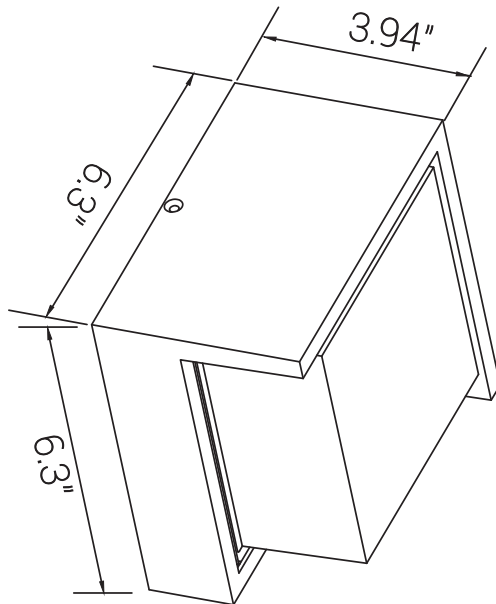

85113-SU

LFX/WS/SQC/12W/SCT/BK

LED Square Modern Outdoor Light Fixture with Canopy, 12 Watts, 850 Lumens, Color Selectable 30K/40K/50K, 90 CRI, ETL Listed, Black, for Entryway, Garage and Porches

Project: _____
Type: _____
Catalog #: _____
Date: _____
Comments: _____

Technical Specifications

Photometrics

Lumen	850
Emitted Color	CCT Selectable
Color Temp	30K/40K/50K
Color Rendering Index (CRI)	90+
Beam Spread	120°
Lifespan	50000

Electrical

Watt	12
Input Voltage	120
Power Factor	0.9
Dimmable	Not Dimmable