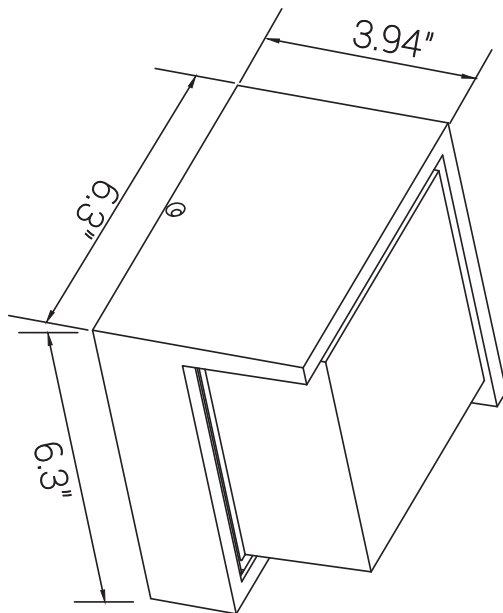

85114-SU

LFX/WS/SQC/12W/SCT/WH

LED Square Modern Outdoor Light Fixture with Canopy, 12 Watts, 850 Lumens, Color Selectable 30K/40K/50K, 90 CRI, ETL Listed, White, for Entryway, Garage and Porches

Project: _____
Type: _____
Catalog #: _____
Date: _____
Comments: _____

Technical Specifications

Photometrics

Lumen	850
Emitted Color	CCT Selectable
Color Temp	30K/40K/50K
Color Rendering Index (CRI)	90+
Beam Spread	120°
Lifespan	50000

Electrical

Watt	12
Input Voltage	120
Power Factor	0.92
Dimmable	Not Dimmable