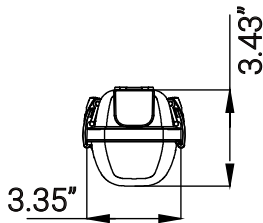

Project: _____
Type: _____
Catalog #: _____
Date: _____
Comments: _____

Technical Specifications

Photometrics

Lumen	3500/5400/7000
Emitted Color	CCT Selectable
Color Temp	35K/40K/50K
Color Rendering Index (CRI)	80
Beam Spread	
Lifespan	50000