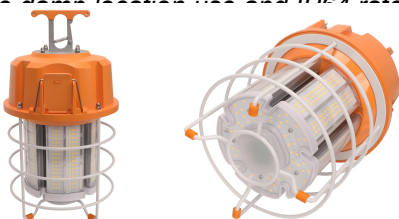

FEATURES:

- **LED TEMPORARY LIGHTING** - LED Portable Corncob Worklight Fixtures from Sunlite provide a temporary lighting solution for large areas. Ideal for use at construction sites, work sites, garages, outdoors, and temporary structures in lieu of installing permanent fixtures.
- **FIXTURE TO FIXTURE CONNECTION** - Multiple lights can be installed in a string with integrated daisy chain outlet. Each fixture has a standard 10 foot, 16AWG grounded cord and 6000V surge protection.
- **15,000 LUMEN OUTPUT** - Bright 15,000 lumen output (400 watt HID light equivalent) at 5000K super white color temperature. LEDs on the bottom of the fixture provide down light when used overhead. Long 50,000 hour life span.
- **VERSATILE LIGHTING SOLUTION** - Built-in carrying/hanging handle and non-slip rubber feet on the bottom of the cage for use as a standing fixture.
- **UL LISTED** - Durable steel and plastic body with protective cage with high-visibility orange colored canopy. UL Listed for damp location use and IP64 rated. For use with 120 volt service. Diameter is 6.90 inches in