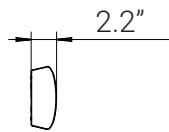

85288-SU

sunlite

LFX/WA5/4'/50WS/30/40/50

48-Inch Linear LED Wraparound Fixtures

Project: _____
Type: _____
Catalog #: _____
Date: _____
Comments: _____

Technical Specifications

Photometrics

Lumen	3450/4600/5750
Emitted Color	CCT Selectable
Color Temp	35K/40K/50K
Color Rendering Index (CRI)	80
Beam Spread	160°
Lifespan	50000