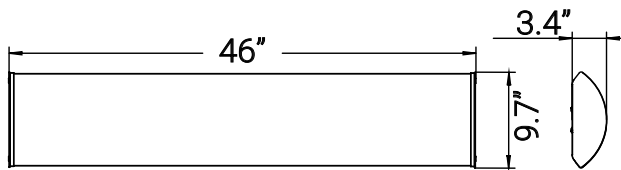

85290-SU

LFX/WA9/4'/40W/40K

4-Foot LED Wrap Around Indoor Light Fixture, 40 Watts, 5360 Lumens, 4000K Cool White, 120-277V, Dimmable, 80 CRI, UL Listed, White, For Commercial & Residential Use

Project: _____
Type: _____
Catalog #: _____
Date: _____
Comments: _____

Technical Specifications

Photometrics

Lumen	5360
Emitted Color	Cool White
Color Temp	4000K
Color Rendering Index (CRI)	80
Beam Spread	110°
Lifespan	50000

Electrical

Watt	40
Input Voltage	120-277
Power Factor	0.98
Dimmable	0-10V Low Voltage