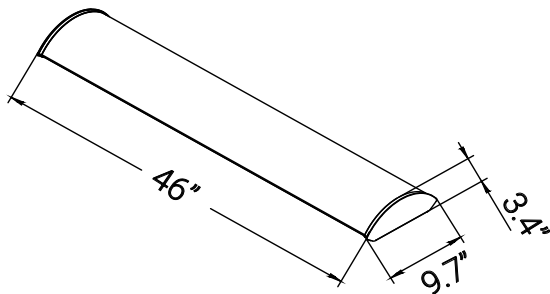

85290-SU

LFX/WA9/4'/40W/40K

4-Foot LED Wrap Around Indoor Light Fixture, 40 Watts, 5360 Lumens, 4000K Cool White, 120-277V, Dimmable, 80 CRI, UL Listed, White, For Commercial & Residential Use

Project: _____
Type: _____
Catalog #: _____
Date: _____
Comments: _____

Technical Specifications

Photometrics

Lumen	5360
Emitted Color	Cool White
Color Temp	4000K
Color Rendering Index (CRI)	80
Beam Spread	110°
Lifespan	50000

Electrical

Watt	40
Input Voltage	120-277
Power Factor	0.98
Dimmable	0-10V Low Voltage