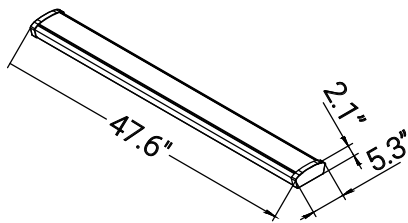

85291-SU

LFX/WA5/4'/48W/40K

4-Foot LED Wrap Around Indoor Light Fixture, 48 Watts, 5280 Lumens, 4000K Cool White, 120-277V, Dimmable, 80 CRI, UL Listed, White, For Commercial & Residential Use

Project: _____
Type: _____
Catalog #: _____
Date: _____
Comments: _____

Technical Specifications

Photometrics

Lumen	5280
Emitted Color	Cool White
Color Temp	4000K
Color Rendering Index (CRI)	80
Beam Spread	110°
Lifespan	50000

Electrical

Watt	48
Input Voltage	120-277
Power Factor	0.9
Dimmable	0-10V Low Voltage