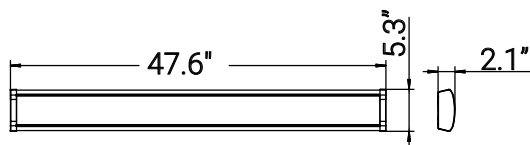

85291-SU

LFX/WA5/4'/48W/40K

4-Foot LED Wrap Around Indoor Light Fixture, 48 Watts, 5280 Lumens, 4000K Cool White, 120-277V, Dimmable, 80 CRI, UL Listed, White, For Commercial & Residential Use

Project: _____
Type: _____
Catalog #: _____
Date: _____
Comments: _____

Technical Specifications

Photometrics

Lumen	5280
Emitted Color	Cool White
Color Temp	4000K
Color Rendering Index (CRI)	80
Beam Spread	110°
Lifespan	50000

Electrical

Watt	48
Input Voltage	120-277
Power Factor	0.9
Dimmable	0-10V Low Voltage