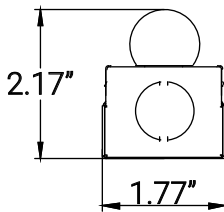

85404-SU

LFX/ST/4FT/1L/15W/40K

LED Linear Single Strip Light Fixture, 1950 Lumens, 48" 40K - Cool White

Project: _____
Type: _____
Catalog #: _____
Date: _____
Comments: _____

Technical Specifications

Photometrics