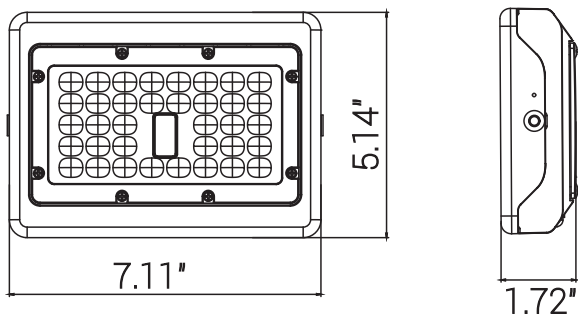

85513-SU

LFX/FL/SCT/30W/MV

Outdoor Commercial Flood Lights with Dusk to Dawn Photocell, Adjustable Watts, 3 CCT 3000K-5000K, Dimmable, 3900 Lumens, IP65, for Yards, Stadiums, Parking Lots, Store Fronts

Project: _____
Type: _____
Catalog #: _____
Date: _____
Comments: _____

Technical Specifications

Photometrics

Lumen	3900
Emitted Color	CCT Selectable
Color Temp	30K/40K/50K
Color Rendering Index (CRI)	70+
Beam Spread	
Lifespan	50000

Electrical

Watt	30
Input Voltage	100-277
Power Factor	
Dimmable	Not Dimmable

Ratings / Certifications

Safety Certification	Not Rated for ET or UL
Operating Temperature	
Warranty	5 Years

Construction

Fixture Material	Aluminum
Fixture Finish	Bronze
Lens Material	
Lens Finish	Clear
Shape	
Mounting	Pole
Usage	Outdoor