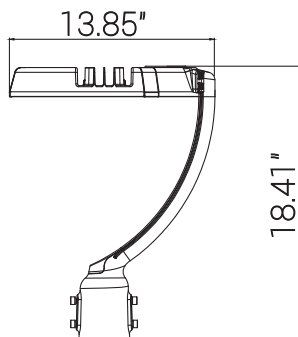

85526-SU

LFX/PTL/SCT/75W

LED Outdoor Post Top Light, Residential & Commercial Area Lights, Circular Pole Lighting, Adjustable 3 CCT 3000K-5000K, 75W, 9375 Lumens, For Yards-Gardens, Parking Lots & Roadways

Project: _____
Type: _____
Catalog #: _____
Date: _____
Comments: _____

Technical Specifications

Photometrics

Lumen	9750
Emitted Color	CCT Selectable
Color Temp	30K/40K/50K
Color Rendering Index (CRI)	80+
Beam Spread	115°
Lifespan	50000