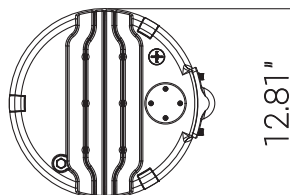

85526-SU

LFX/PTL/SCT/75W

LED Outdoor Post Top Light, Residential & Commercial Area Lights, Circular Pole Lighting, Adjustable 3 CCT 3000K-5000K, 75W, 9375 Lumens, For Yards-Gardens, Parking Lots & Roadways

Project: _____
Type: _____
Catalog #: _____
Date: _____
Comments: _____

Technical Specifications

Photometrics

Lumen	9750
Emitted Color	CCT Selectable
Color Temp	30K/40K/50K
Color Rendering Index (CRI)	80+
Beam Spread	115°
Lifespan	50000