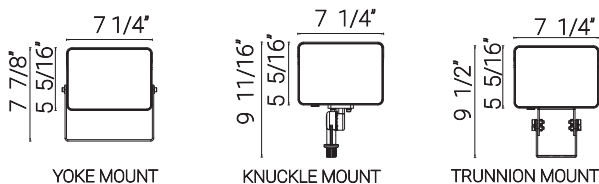

# 85546-SU

LFX/FL/MW/SCT/PC

LED Outdoor Flood Light Fixture, Wall Mount, Power Selectable 15W/25W/35W, 4900 Lumens, Color selectable 30K/40K/50K, 120-277V, Dimmable, Photocell, UL Listed, Black

Project: \_\_\_\_\_  
 Type: \_\_\_\_\_  
 Catalog #: \_\_\_\_\_  
 Date: \_\_\_\_\_  
 Comments: \_\_\_\_\_