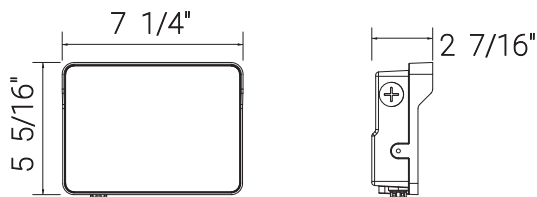

# 85546-SU

LFX/FL/MW/SCT/PC

LED Outdoor Flood Light Fixture, Wall Mount, Power Selectable 15W/25W/35W, 4900 Lumens, Color selectable 30K/40K/50K, 120-277V, Dimmable, Photocell, UL Listed, Black

Project: \_\_\_\_\_  
 Type: \_\_\_\_\_  
 Catalog #: \_\_\_\_\_  
 Date: \_\_\_\_\_  
 Comments: \_\_\_\_\_