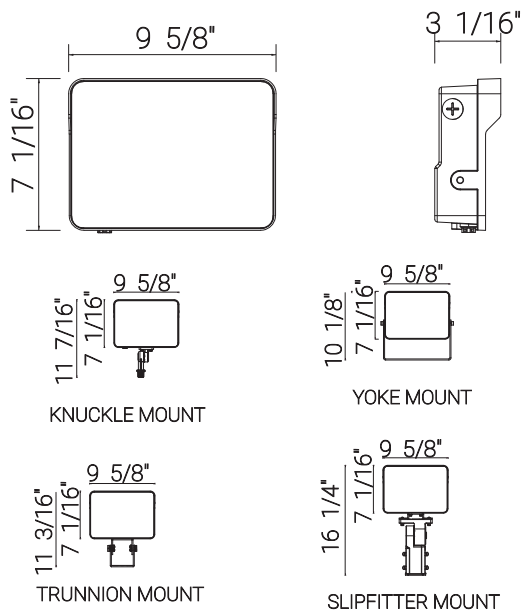

85547-SU

LFX/FL/MMW/SCT/PC

LED Outdoor Flood Light Fixture, Wall Mount, Power selectable 45W/60W/80W, 11200 Lumens, Color Selectable 30K/40K/50K, 120-277V, Dimmable, Photocell, UL Listed, Black

Project: _____
 Type: _____
 Catalog #: _____
 Date: _____
 Comments: _____

Technical Specifications

Photometrics

Lumen	6300/8400/11200
Emitted Color	CCT Selectable
Color Temp	30K/40K/50K
Color Rendering Index (CRI)	80+
Beam Spread	6H x 6V
Lifespan	50000

Electrical

Watt	45/60/80
Input Voltage	120-277
Power Factor	0.9
Dimmable	0-10V Low Voltage