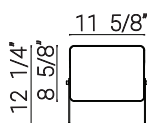

85548-SU

LFX/FL/HMW/SCT/PC

LED Outdoor Flood Light Fixture, Wall Mount, Power Selectable 100W/120W/150W, 21000 Lumens, Color Selectable 30K/40K/50K, 120-277V, Dimmable, Photocell, UL Listed, Black

SLIPFITTER MOUNT