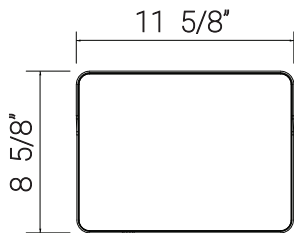

85548-SU

LFX/FL/HMW/SCT/PC

LED Outdoor Flood Light Fixture, Wall Mount, Power Selectable 100W/120W/150W, 21000 Lumens, Color Selectable 30K/40K/50K, 120-277V, Dimmable, Photocell, UL Listed, Black

SLIPFITTER MOUNT

YOKE MOUNT

TRUNNION MOUNT

Project: _____
 Type: _____
 Catalog #: _____
 Date: _____
 Comments: _____

Technical Specifications

Photometrics

Lumen	14000/16800/21000
Emitted Color	CCT Selectable
Color Temp	30K/40K/50K
Color Rendering Index (CRI)	80+
Beam Spread	6H x 6V
Lifespan	50000