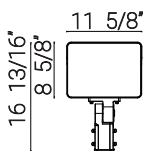

85548-SU

LFX/FL/HMW/SCT/PC

LED Outdoor Flood Light Fixture, Wall Mount, Power Selectable 100W/120W/150W, 21000 Lumens, Color Selectable 30K/40K/50K, 120-277V, Dimmable, Photocell, UL Listed, Black

SLIPFITTER MOUNT

YOKE MOUNT

TRUNNION MOUNT

Project: _____
 Type: _____
 Catalog #: _____
 Date: _____
 Comments: _____

Technical Specifications

Photometrics

Lumen	14000/16800/21000
Emitted Color	CCT Selectable
Color Temp	30K/40K/50K
Color Rendering Index (CRI)	80+
Beam Spread	6H x 6V
Lifespan	50000