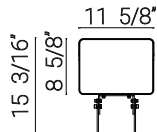

85548-SU

LFX/FL/HMW/SCT/PC

LED Outdoor Flood Light Fixture, Wall Mount, Power Selectable 100W/120W/150W, 21000 Lumens, Color Selectable 30K/40K/50K, 120-277V, Dimmable, Photocell, UL Listed, Black

SLIPFITTER MOUNT

YOKE MOUNT

TRUNNION MOUNT

Project: _____
 Type: _____
 Catalog #: _____
 Date: _____
 Comments: _____

Technical Specifications

Photometrics

Lumen	14000/16800/21000
Emitted Color	CCT Selectable
Color Temp	30K/40K/50K
Color Rendering Index (CRI)	80+
Beam Spread	6H x 6V
Lifespan	50000