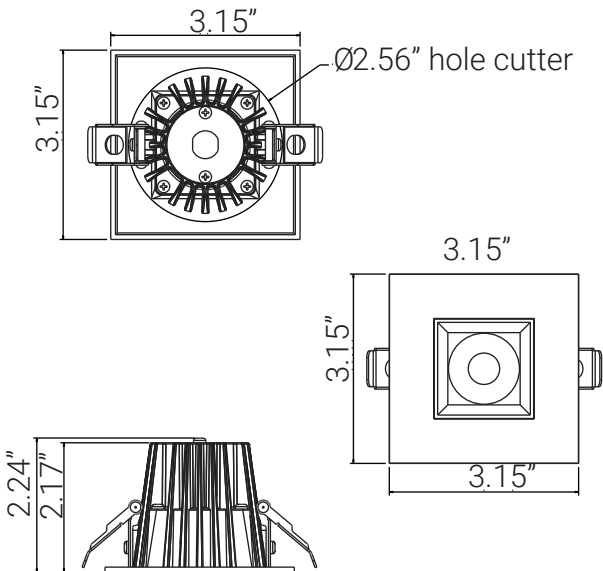

# 85557-SU

LFX/DAD/2S/8W/40K

2" Deep Anti-Glare Recess Downlight

Project: \_\_\_\_\_  
Type: \_\_\_\_\_  
Catalog #: \_\_\_\_\_  
Date: \_\_\_\_\_  
Comments: \_\_\_\_\_