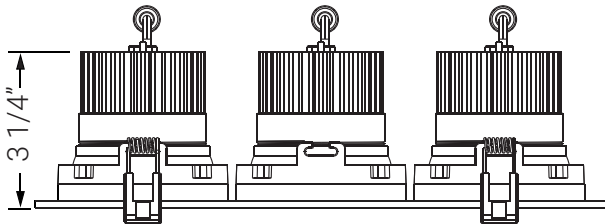

85609-SU

LFX/GDL/3L/3.5R/36W/90CRI/5SCT

3 Light Regressed Round Gimbal Downlight 90CRI 120V Dimmable Energy Star 27K-50K White

Project: _____
Type: _____
Catalog #: _____
Date: _____
Comments: _____

Technical Specifications

Photometrics

Lumen	2270
Emitted Color	CCT Selectable
Color Temp	27K/30K/35K/40K/50K
Color Rendering Index (CRI)	90
Beam Spread	38°
Lifespan	5

Electrical

Watt	36
Input Voltage	120
Power Factor	0.9
Dimmable	Forward Phase (Triac or Incandescent)

Ratings / Certifications

Safety Certification	ETL Listed - Wet Location
Operating Temperature	-4°F - 104°F
Warranty	5 Years

Construction

Fixture Material	Metal
Fixture Finish	White
Lens Material	Polycarbonate
Lens Finish	Clear
Shape	Round