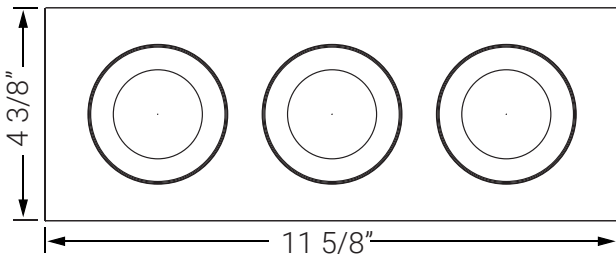

85609-SU

LFX/GDL/3L/3.5R/36W/90CRI/5SCT

3 Light Regressed Round Gimbal Downlight 90CRI 120V Dimmable Energy Star 27K-50K White

Project: _____
Type: _____
Catalog #: _____
Date: _____
Comments: _____

Technical Specifications

Photometrics

Lumen	2270
Emitted Color	CCT Selectable
Color Temp	27K/30K/35K/40K/50K
Color Rendering Index (CRI)	90
Beam Spread	38°
Lifespan	5

Electrical

Watt	36
Input Voltage	120
Power Factor	0.9
Dimmable	Forward Phase (Triac or Incandescent)