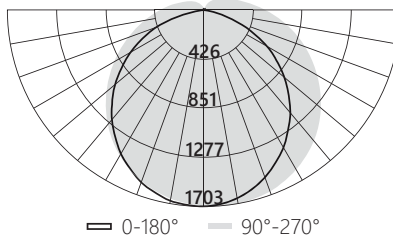

45W 5000K

Zone	Lumens	% Luminaire
0-30	1340.05	20.60
0-90	5779.49	89.00
90-180	712.82	11.00
0-180	6492.31	100.00