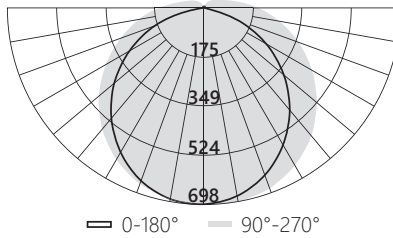

20W 5000K

Zone	Lumens	% Luminaire
0-30	550.79	21.00
0-90	2371.62	90.60
90-180	246.32	9.40
0-180	2617.93	100.00