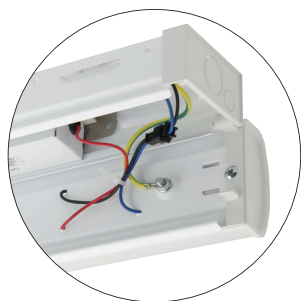

### Features

- Field adjustable Wattage and CCT on all models
- Tool-less cover assembly
- Multiple mounting options - Can be surface, chain, or corner mounted. *(accessories sold seperately)*
- Battery backup and/or bi-level motion sensor options
- 0-10V dimmable with a range of 10-100%