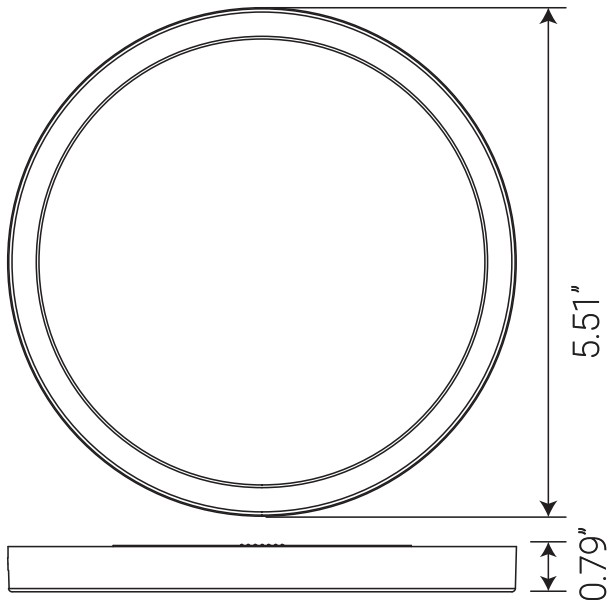

85671-SU

sunlite

SF/MP/5R/10W/D/95S/WH

5" Round Mini Panel Motion Sensor Light Fixture

Project: _____
Type: _____
Catalog #: _____
Date: _____
Comments: _____

Technical Specifications

Photometrics

Lumen	700
Emitted Color	CCT Selectable
Color Temp	27K/30K/35K/40K/50K
Color Rendering Index (CRI)	90
Beam Spread	120°
Lifespan	50000

Electrical

Watt	10
Input Voltage	120
Power Factor	>0.9
Dimmable	100%-10%

Ratings / Certifications

Safety Certification	ETL - Wet Location
Operating Temperature	-4°F - 113°F
Warranty	5 Years

Construction

Fixture Material	Aluminum & PC
Fixture Finish	White
Lens Material	PS
Lens Finish	Frosted
Shape	Round
Mounting	Surface