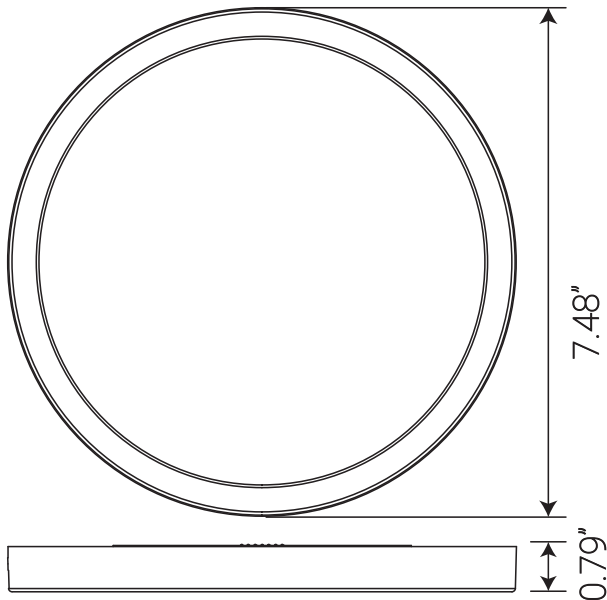

85672-SU

sunlite

SF/MP/7R/15W/D/95S/WH

7" Round Mini Panel Motion Sensor Light Fixture

Project: _____
Type: _____
Catalog #: _____
Date: _____
Comments: _____

Technical Specifications

Photometrics

Lumen	1200
Emitted Color	CCT Selectable
Color Temp	27K/30K/35K/40K/50K
Color Rendering Index (CRI)	90
Beam Spread	120°
Lifespan	50000

Electrical

Watt	15
Input Voltage	120
Power Factor	>0.9
Dimmable	100%-10%

Ratings / Certifications

Safety Certification	ETL - Wet Location
Operating Temperature	-4°F - 113°F
Warranty	5 Years

Construction

Fixture Material	Aluminum & PC
Fixture Finish	White
Lens Material	PS
Lens Finish	Frosted
Shape	Round
Mounting	Surface