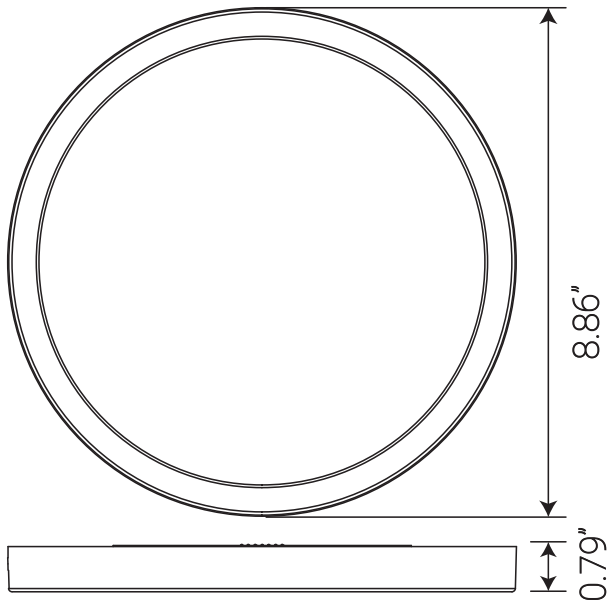

85673-SU

sunlite

SF/MP/9R/18W/D/95S/WH

9" Round Mini Panel Motion Sensor Light Fixture

Project: _____
Type: _____
Catalog #: _____
Date: _____
Comments: _____

Technical Specifications

Photometrics

Lumen	1440
Emitted Color	CCT Selectable
Color Temp	27K/30K/35K/40K/50K
Color Rendering Index (CRI)	90
Beam Spread	120°
Lifespan	50000

Electrical

Watt	18
Input Voltage	120
Power Factor	>0.9
Dimmable	100%-10%

Ratings / Certifications

Safety Certification	ETL - Wet Location
Operating Temperature	-4°F - 113°F
Warranty	5 Years

Construction

Fixture Material	Aluminum & PC
Fixture Finish	White
Lens Material	PS
Lens Finish	Frosted
Shape	Round
Mounting	Surface