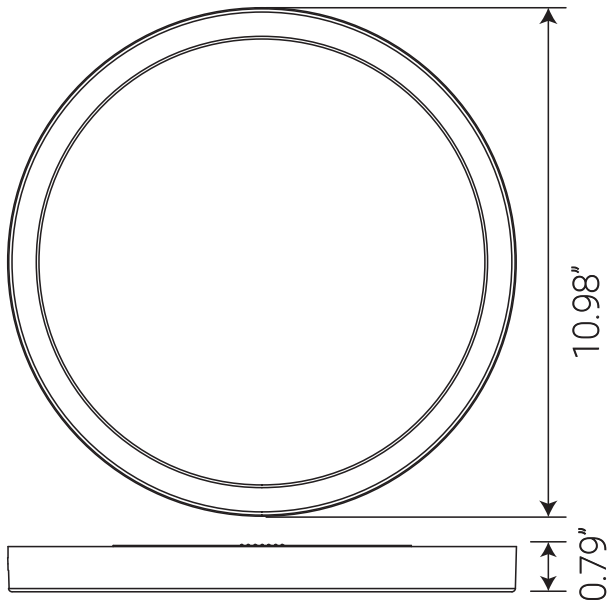

# 85674-SU

SF/MP/11R/21W/D/95S/WH

11" Round Mini Panel Light Fixture

Project: \_\_\_\_\_  
Type: \_\_\_\_\_  
Catalog #: \_\_\_\_\_  
Date: \_\_\_\_\_  
Comments: \_\_\_\_\_

## Technical Specifications