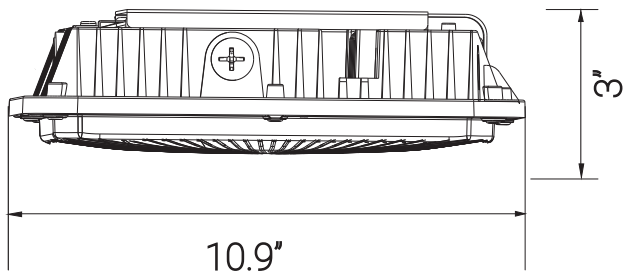

# 85676-SU

SF/GC/MW80/83S/MV/BZ

LED Outdoor Canopy Fixture 100-277V 0-10V Dimmable  
40W/60W/80W CCT

Project: \_\_\_\_\_  
Type: \_\_\_\_\_  
Catalog #: \_\_\_\_\_  
Date: \_\_\_\_\_  
Comments: \_\_\_\_\_