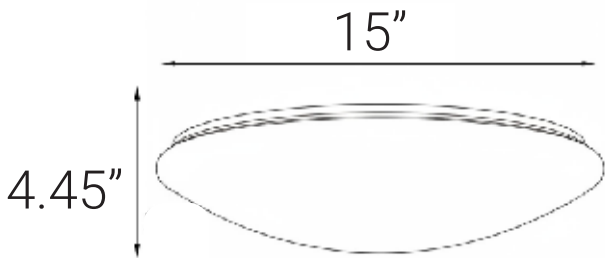

87749-SU

LFX/MU/15"/25W/SCT5

15-Inch Decorative Mushroom Ceiling Fixture, Power Selectable
25W Color Selectable, 90 CRI, ETL Listed, For
Entryways, Hallways & Residential Use

Project: _____
Type: _____
Catalog #: _____
Date: _____
Comments: _____

Technical Specifications

Photometrics

Lumen	2200
Emitted Color	CCT Selectable
Color Temp	27K/30K/35K/40K/50K
Color Rendering Index (CRI)	90
Beam Angle	120°
Lifespan	50000

Electrical

Watt	25
Input Voltage	120-277
Power Factor	0.9
Dimmable	TRUE -