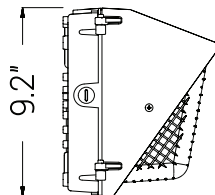

Project: _____
Type: _____
Catalog #: _____
Date: _____
Comments: _____

Technical Specifications

Photometrics

Lumen	3800/6080/9120/12020
Emitted Color	CCT Selectable
Color Temp	30K/40K/50K
Color Rendering Index (CRI)	70+
Beam Spread	
Lifespan	50000