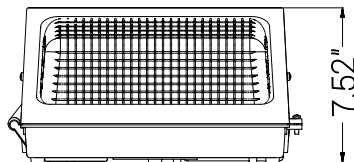

87753-SU

LFX/WP/SCT/MW/MV

LED Outdoor Commercial Area Lights, Wall Pack Downlight, Adjustable Watts (25/40/60/80), 3 CCT 3000K-5000K, Dimmable, 3800/6080/9120/12020 Lumens, IP65, for Yards, Stadiums, Parking Lots, Store Fronts

Project: _____
Type: _____
Catalog #: _____
Date: _____
Comments: _____

Technical Specifications

Photometrics

Lumen	3800/6080/9120/12020
Emitted Color	CCT Selectable
Color Temp	30K/40K/50K
Color Rendering Index (CRI)	70+
Beam Spread	
Lifespan	50000