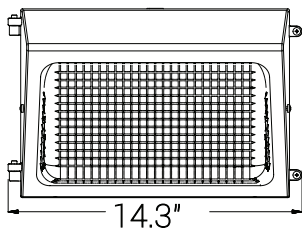

87753-SU

LFX/WP/SCT/MW/MV

LED Outdoor Commercial Area Lights, Wall Pack Downlight, Adjustable Watts (25/40/60/80), 3 CCT 3000K-5000K, Dimmable, 3800/6080/9120/12020 Lumens, IP65, for Yards, Stadiums, Parking Lots, Store Fronts

Project: _____
Type: _____
Catalog #: _____
Date: _____
Comments: _____

Technical Specifications

Photometrics

Lumen	3800/6080/9120/12020
Emitted Color	CCT Selectable
Color Temp	30K/40K/50K
Color Rendering Index (CRI)	70+
Beam Spread	
Lifespan	50000