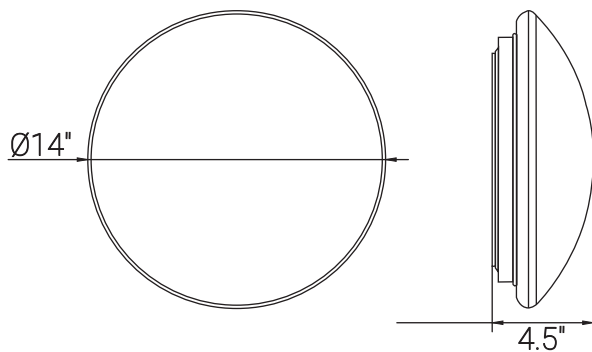

87764-SU

sunlite

LFX/MU/14"/24W/SCT

14-Inch Decorative Mushroom Ceiling Light Fixture, 24 Watts, 1800 Lumens, Color Selectable 27K/30K/35K/40K/50K, Energy Star, ETL Listed, For Entryways, Hallways & Residential Use

Project: _____
Type: _____
Catalog #: _____
Date: _____
Comments: _____

Technical Specifications

Photometrics

Lumen	1800
Emitted Color	CCT Selectable
Color Temp	27K/30K/35K/40K/50K
Color Rendering Index (CRI)	80
Beam Angle	120°
Lifespan	50000