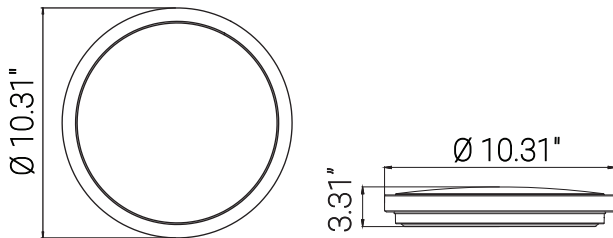

87765-SU

LFX/AM/11"/15W/SCT5

LED 11 Inch Slim Saucer Flushmount Ceiling Light Fixture, 15 Watts (80W Equivalent), 1050 Lumens, Selectable 5 CCT 2700K-5000K, 120V, Dimmable, 50,000 Hour Lifespan, Brushed Nickel

Project: _____
Type: _____
Catalog #: _____
Date: _____
Comments: _____

Technical Specifications

Photometrics

Lumen	1050
Emitted Color	CCT Selectable
Color Temp	27K/30K/35K/40K/50K
Color Rendering Index (CRI)	80
Beam Angle	
Lifespan	50000

Electrical

Watt	15
Input Voltage	120
Power Factor	
Dimmable	True

Ratings / Certifications

Safety Certification	N/A
Energy Star Certified	True
Operating Temperature	
Warranty	3 Years

Construction

Fixture Material	Steel & Acrylic
Fixture Finish	White
Lens Material	
Lens Finish	white
Shape	Round
Mounting	Indoor